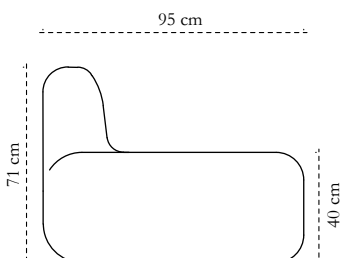

TOP VIEW

SIDE VIEW

FRONT VIEW

dimension

Width 138 cm
Depth 133 cm
Height 71 cm

dimension

Width 138 cm
Depth 133 cm
Height 71 cm

Care: Vacuum clean only

SCARLET
SPLENDOUR

SERENITY SOFA TAN

MODULE 6A AND 6B

MODULE 6A

TOP VIEW

FRONT VIEW

SIDE VIEW

dimension

Width 127 cm
Depth 95 cm
Height 71 cm

MODULE 6B

TOP VIEW

SIDE VIEW

FRONT VIEW

dimension

Width 127 cm
Depth 95 cm
Height 71 cm

Care: Vacuum clean only