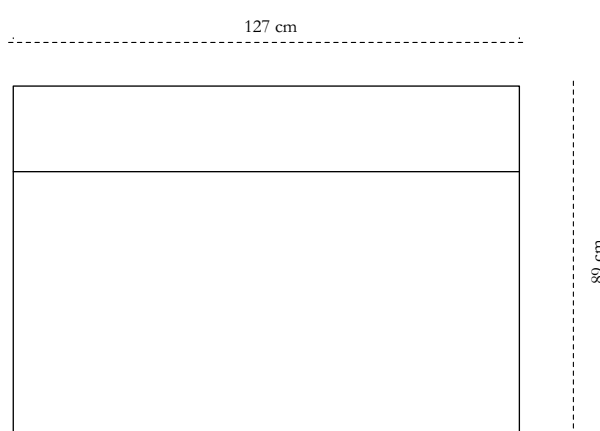

TOP VIEW

SIDE VIEW

FRONT VIEW

dimension

Width 138 cm
Depth 133 cm
Height 71 cm

dimension

Width 138 cm
Depth 133 cm
Height 71 cm

Care: Vacuum clean only

SCARLET
SPLENDOUR

SERENITY SOFA TAN

MODULE 4

FRONT VIEW

SIDE VIEW

TOP VIEW

dimension

Width 99 cm
Depth 89 cm
Height 71 cm

SCARLET
SPLENDOUR

SERENITY SOFA TAN

MODULE 5

FRONT VIEW

SIDE VIEW

TOP VIEW

dimension

Width 127 cm
Depth 89 cm
Height 71 cm

Width 127 cm
Depth 95 cm
Height 71 cm

MODULE 6B

TOP VIEW

SIDE VIEW

FRONT VIEW

dimension

Width 127 cm
Depth 95 cm
Height 71 cm

Care: Vacuum clean only