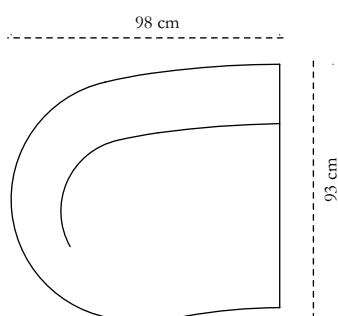

SCARLET
SPLENDOUR

SERENITY SOFA TAN

MODULE 1A AND 1B

MODULE 1A

TOP VIEW

FRONT VIEW

SIDE VIEW

dimension

Width 98 cm
Depth 93 cm
Height 71 cm

MODULE 1B

TOP VIEW

SIDE VIEW

FRONT VIEW

dimension

Width 98 cm
Depth 93 cm
Height 71 cm

Care: Vacuum clean only

TOP VIEW

SIDE VIEW

FRONT VIEW

dimension

Width 138 cm
Depth 133 cm
Height 71 cm

dimension

Width 138 cm
Depth 133 cm
Height 71 cm

Care: Vacuum clean only

Width 127 cm
Depth 95 cm
Height 71 cm

MODULE 6B

TOP VIEW

SIDE VIEW

FRONT VIEW

dimension

Width 127 cm
Depth 95 cm
Height 71 cm

Care: Vacuum clean only