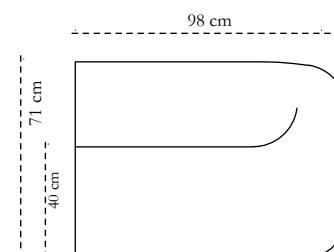

Width 98 cm
Depth 93 cm
Height 71 cm

MODULE 1B

TOP VIEW

SIDE VIEW

FRONT VIEW

dimension

Width 98 cm
Depth 93 cm
Height 71 cm

Care: Vacuum clean only

TOP VIEW

SIDE VIEW

FRONT VIEW

dimension

Width 138 cm
Depth 133 cm
Height 71 cm

dimension

Width 138 cm
Depth 133 cm
Height 71 cm

Care: Vacuum clean only

Width 127 cm
Depth 95 cm
Height 71 cm

MODULE 6B

TOP VIEW

SIDE VIEW

FRONT VIEW

dimension

Width 127 cm
Depth 95 cm
Height 71 cm

Care: Vacuum clean only