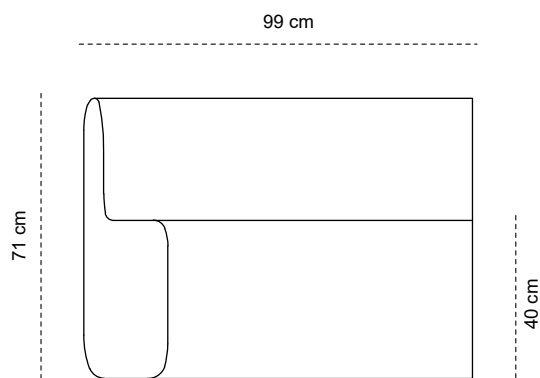

Width 98 cm
Depth 93 cm
Height 71 cm

MODULE 1B

TOP VIEW

SIDE VIEW

FRONT VIEW

dimension

Width 98 cm
Depth 93 cm
Height 71 cm

Care: Vacuum clean only

TOP VIEW

SIDE VIEW

FRONT VIEW

dimension

Width 138 cm
Depth 133 cm
Height 71 cm

dimension

Width 138 cm
Depth 133 cm
Height 71 cm

Care: Vacuum clean only

SCARLET
SPLENDOUR

SERENITY SOFA TAN

MODULE 3

TOP VIEW

SIDE VIEW

dimension

Width 86 cm

Depth 86 cm

SCARLET
SPLENDOUR

SERENITY SOFA TAN

MODULE 4

FRONT VIEW

SIDE VIEW

TOP VIEW

dimension

Width 99 cm
Depth 89 cm
Height 71 cm