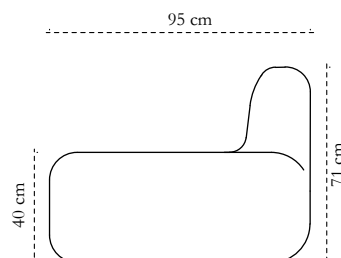

TOP VIEW

SIDE VIEW

FRONT VIEW

dimension

Width 138 cm
Depth 133 cm
Height 71 cm

dimension

Width 138 cm
Depth 133 cm
Height 71 cm

Care: Vacuum clean only

SCARLET
SPLENDOUR

SERENITY SOFA TAN

MODULE 5

FRONT VIEW

SIDE VIEW

TOP VIEW

dimension

Width 127 cm
Depth 89 cm
Height 71 cm

SCARLET
SPLENDOUR

SERENITY SOFA TAN

MODULE 6A AND 6B

MODULE 6A

TOP VIEW

FRONT VIEW

SIDE VIEW

dimension

Width 127 cm
Depth 95 cm
Height 71 cm

MODULE 6B

TOP VIEW

SIDE VIEW

FRONT VIEW

dimension

Width 127 cm
Depth 95 cm
Height 71 cm

Care: Vacuum clean only