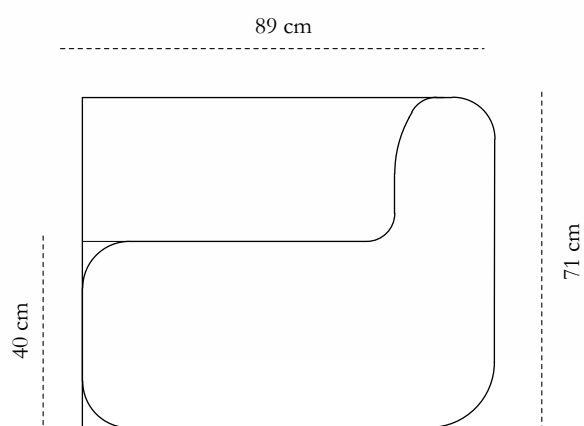

Width 98 cm
Depth 93 cm
Height 71 cm

MODULE 1B

TOP VIEW

SIDE VIEW

FRONT VIEW

dimension

Width 98 cm
Depth 93 cm
Height 71 cm

Care: Vacuum clean only

TOP VIEW

SIDE VIEW

FRONT VIEW

dimension

Width 138 cm
Depth 133 cm
Height 71 cm

dimension

Width 138 cm
Depth 133 cm
Height 71 cm

Care: Vacuum clean only

SCARLET
SPLENDOUR

SERENITY SOFA TAN

MODULE 3

TOP VIEW

SIDE VIEW

dimension

Width 86 cm

Depth 86 cm

SCARLET
SPLENDOUR

SERENITY SOFA TAN

MODULE 4

FRONT VIEW

SIDE VIEW

TOP VIEW

dimension

Width 99 cm
Depth 89 cm
Height 71 cm