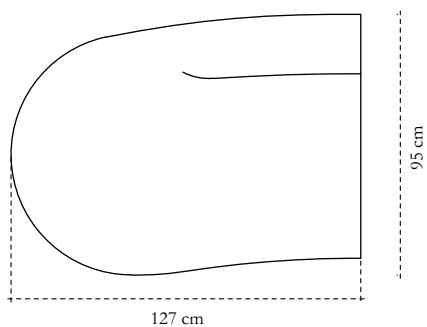

TOP VIEW

SIDE VIEW

FRONT VIEW

dimension

Width 138 cm
Depth 133 cm
Height 71 cm

dimension

Width 138 cm
Depth 133 cm
Height 71 cm

Care: Vacuum clean only

SCARLET
SPLENDOUR

SERENITY SOFA TAN

MODULE 5

FRONT VIEW

SIDE VIEW

TOP VIEW

dimension

Width 127 cm
Depth 89 cm
Height 71 cm

SCARLET
SPLENDOUR

SERENITY SOFA TAN

MODULE 6A AND 6B

MODULE 6A

TOP VIEW

FRONT VIEW

SIDE VIEW

dimension

Width 127 cm
Depth 95 cm
Height 71 cm

MODULE 6B

TOP VIEW

SIDE VIEW

FRONT VIEW

dimension

Width 127 cm
Depth 95 cm
Height 71 cm

Care: Vacuum clean only