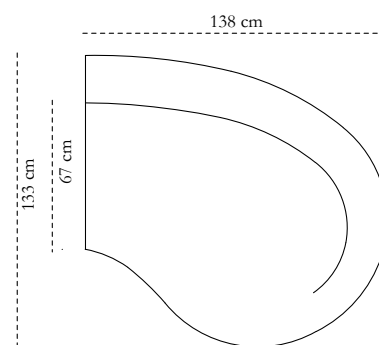

Width 98 cm
Depth 93 cm
Height 71 cm

MODULE 1B

TOP VIEW

SIDE VIEW

FRONT VIEW

dimension

Width 98 cm
Depth 93 cm
Height 71 cm

Care: Vacuum clean only

TOP VIEW

SIDE VIEW

FRONT VIEW

dimension

Width 138 cm
Depth 133 cm
Height 71 cm

dimension

Width 138 cm
Depth 133 cm
Height 71 cm

Care: Vacuum clean only

SCARLET
SPLENDOUR

SERENITY SOFA TAN

MODULE 3

TOP VIEW

SIDE VIEW

dimension

Width 86 cm

Depth 86 cm

Width 127 cm
Depth 95 cm
Height 71 cm

MODULE 6B

TOP VIEW

SIDE VIEW

FRONT VIEW

dimension

Width 127 cm
Depth 95 cm
Height 71 cm

Care: Vacuum clean only