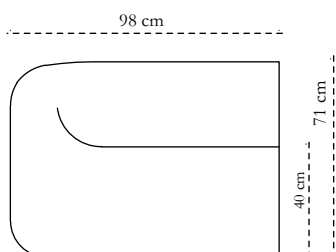

SCARLET
SPLENDOUR

SERENITY SOFA TAN

MODULE 1A AND 1B

MODULE 1A

TOP VIEW

FRONT VIEW

SIDE VIEW

dimension

Width 98 cm
Depth 93 cm
Height 71 cm

MODULE 1B

TOP VIEW

SIDE VIEW

FRONT VIEW

dimension

Width 98 cm
Depth 93 cm
Height 71 cm

Care: Vacuum clean only

TOP VIEW

SIDE VIEW

FRONT VIEW

dimension

Width 138 cm
Depth 133 cm
Height 71 cm

dimension

Width 138 cm
Depth 133 cm
Height 71 cm

Care: Vacuum clean only

Width 127 cm
Depth 95 cm
Height 71 cm

MODULE 6B

TOP VIEW

SIDE VIEW

FRONT VIEW

dimension

Width 127 cm
Depth 95 cm
Height 71 cm

Care: Vacuum clean only