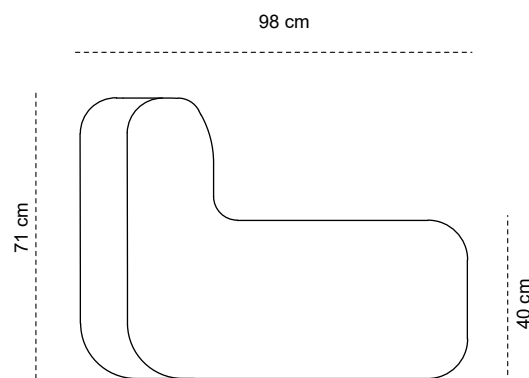

Width 98 cm
Depth 93 cm
Height 71 cm

MODULE 1B

TOP VIEW

SIDE VIEW

FRONT VIEW

dimension

Width 98 cm
Depth 93 cm
Height 71 cm

Care: Vacuum clean only

TOP VIEW

SIDE VIEW

FRONT VIEW

dimension

Width 138 cm
Depth 133 cm
Height 71 cm

dimension

Width 138 cm
Depth 133 cm
Height 71 cm

Care: Vacuum clean only

SCARLET
SPLENDOUR

SERENITY SOFA TAN

MODULE 3

TOP VIEW

SIDE VIEW

dimension

Width 86 cm

Depth 86 cm

SCARLET
SPLENDOUR

SERENITY SOFA TAN

MODULE 4

FRONT VIEW

SIDE VIEW

TOP VIEW

dimension

Width 99 cm
Depth 89 cm
Height 71 cm