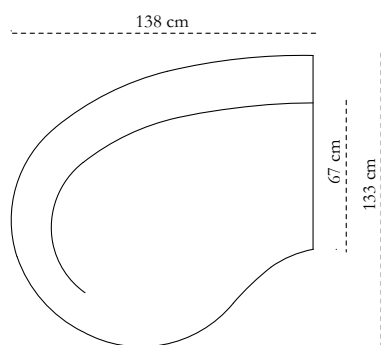

MODULE 2A AND 2B

MODULE 2A

TOP VIEW