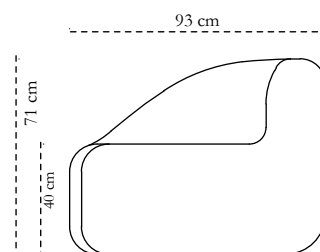

SCARLET
SPLENDOUR

SERENITY SOFA TAN

MODULE 1A AND 1B

MODULE 1A

TOP VIEW

FRONT VIEW

SIDE VIEW

dimension

Width 98 cm
Depth 93 cm
Height 71 cm

MODULE 1B

TOP VIEW

SIDE VIEW

FRONT VIEW

dimension

Width 98 cm
Depth 93 cm
Height 71 cm

Care: Vacuum clean only

TOP VIEW

SIDE VIEW

FRONT VIEW

dimension

Width 138 cm
Depth 133 cm
Height 71 cm

dimension

Width 138 cm
Depth 133 cm
Height 71 cm

Care: Vacuum clean only

Width 127 cm
Depth 95 cm
Height 71 cm

MODULE 6B

TOP VIEW

SIDE VIEW

FRONT VIEW

dimension

Width 127 cm
Depth 95 cm
Height 71 cm

Care: Vacuum clean only