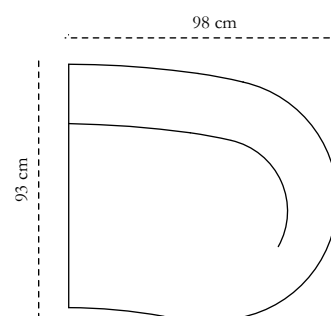

SCARLET
SPLENDOUR

SERENITY SOFA TAN

MODULE 1A AND 1B

MODULE 1A

TOP VIEW

FRONT VIEW

SIDE VIEW

dimension

Width 98 cm
Depth 93 cm
Height 71 cm

MODULE 1B

TOP VIEW

SIDE VIEW

FRONT VIEW

dimension

Width 98 cm
Depth 93 cm
Height 71 cm

Care: Vacuum clean only

TOP VIEW

SIDE VIEW

FRONT VIEW

dimension

Width 138 cm
Depth 133 cm
Height 71 cm

dimension

Width 138 cm
Depth 133 cm
Height 71 cm

Care: Vacuum clean only

Width 127 cm
Depth 95 cm
Height 71 cm

MODULE 6B

TOP VIEW

SIDE VIEW

FRONT VIEW

dimension

Width 127 cm
Depth 95 cm
Height 71 cm

Care: Vacuum clean only