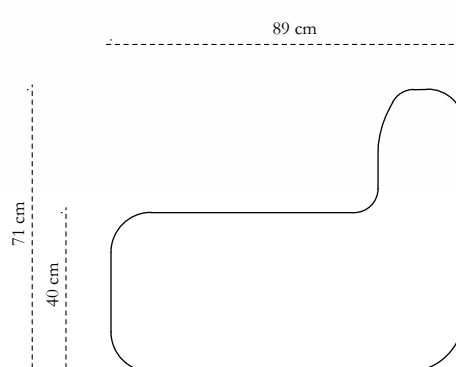

TOP VIEW

SIDE VIEW

FRONT VIEW

dimension

Width 138 cm
Depth 133 cm
Height 71 cm

dimension

Width 138 cm
Depth 133 cm
Height 71 cm

Care: Vacuum clean only

SCARLET
SPLENDOUR

SERENITY SOFA TAN

MODULE 4

FRONT VIEW

SIDE VIEW

TOP VIEW

dimension

Width 99 cm
Depth 89 cm
Height 71 cm

SCARLET
SPLENDOUR

SERENITY SOFA TAN

MODULE 5

FRONT VIEW

SIDE VIEW

TOP VIEW

dimension

Width 127 cm
Depth 89 cm
Height 71 cm

Width 127 cm
Depth 95 cm
Height 71 cm

MODULE 6B

TOP VIEW

SIDE VIEW

FRONT VIEW

dimension

Width 127 cm
Depth 95 cm
Height 71 cm

Care: Vacuum clean only