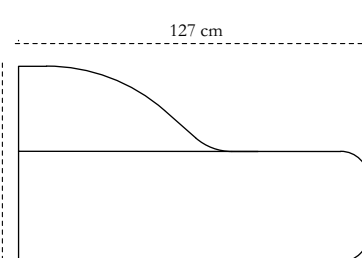

Width 127 cm
Depth 95 cm
Height 71 cm

MODULE 6B

TOP VIEW

SIDE VIEW

FRONT VIEW

dimension

Width 127 cm
Depth 95 cm
Height 71 cm

Care: Vacuum clean only