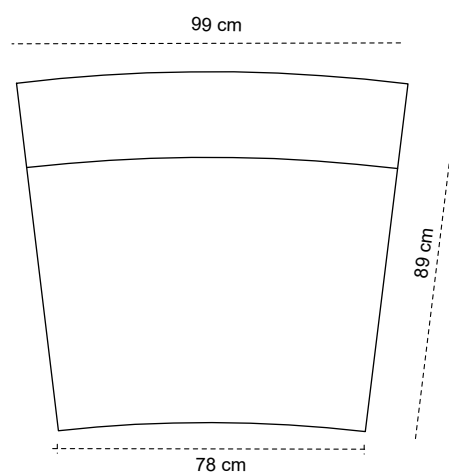

TOP VIEW

SIDE VIEW

FRONT VIEW

dimension

Width 138 cm
Depth 133 cm
Height 71 cm

dimension

Width 138 cm
Depth 133 cm
Height 71 cm

Care: Vacuum clean only

SCARLET
SPLENDOUR

SERENITY SOFA TAN

MODULE 3

TOP VIEW

SIDE VIEW

dimension

Width 86 cm

Depth 86 cm

SCARLET
SPLENDOUR

SERENITY SOFA TAN

MODULE 4

FRONT VIEW

SIDE VIEW

TOP VIEW

dimension

Width 99 cm
Depth 89 cm
Height 71 cm

SCARLET
SPLENDOUR

SERENITY SOFA TAN

MODULE 5

FRONT VIEW

SIDE VIEW

TOP VIEW

dimension

Width 127 cm
Depth 89 cm
Height 71 cm