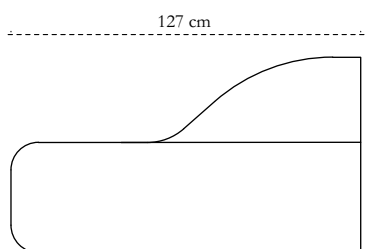

TOP VIEW

SIDE VIEW

FRONT VIEW

dimension

Width 138 cm
Depth 133 cm
Height 71 cm

dimension

Width 138 cm
Depth 133 cm
Height 71 cm

Care: Vacuum clean only

SCARLET
SPLENDOUR

SERENITY SOFA TAN

MODULE 6A AND 6B

MODULE 6A

TOP VIEW

FRONT VIEW

SIDE VIEW

dimension

Width 127 cm
Depth 95 cm
Height 71 cm

MODULE 6B

TOP VIEW

SIDE VIEW

FRONT VIEW

dimension

Width 127 cm
Depth 95 cm
Height 71 cm

Care: Vacuum clean only