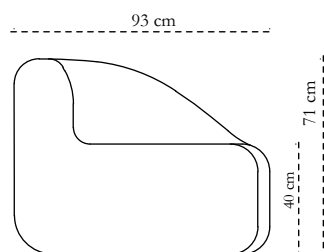

SCARLET
SPLENDOUR

SERENITY SOFA TAN

MODULE 1A AND 1B

MODULE 1A

TOP VIEW

FRONT VIEW

SIDE VIEW

dimension

Width 98 cm
Depth 93 cm
Height 71 cm

MODULE 1B

TOP VIEW

SIDE VIEW

FRONT VIEW

dimension

Width 98 cm
Depth 93 cm
Height 71 cm

Care: Vacuum clean only

TOP VIEW

SIDE VIEW

FRONT VIEW

dimension

Width 138 cm
Depth 133 cm
Height 71 cm

dimension

Width 138 cm
Depth 133 cm
Height 71 cm

Care: Vacuum clean only

Width 127 cm
Depth 95 cm
Height 71 cm

MODULE 6B

TOP VIEW

SIDE VIEW

FRONT VIEW

dimension

Width 127 cm
Depth 95 cm
Height 71 cm

Care: Vacuum clean only