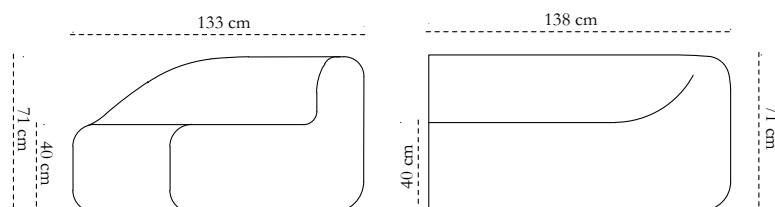

Width 98 cm
Depth 93 cm
Height 71 cm

MODULE 1B

TOP VIEW

SIDE VIEW

FRONT VIEW

dimension

Width 98 cm
Depth 93 cm
Height 71 cm

Care: Vacuum clean only

SCARLET
SPLENDOUR

SERENITY SOFA TAN

MODULE 2A AND 2B

MODULE 2A

TOP VIEW

FRONT VIEW

SIDE VIEW

MODULE 2B

TOP VIEW

SIDE VIEW

FRONT VIEW

dimension

Width 138 cm
Depth 133 cm
Height 71 cm

dimension

Width 138 cm
Depth 133 cm
Height 71 cm

Care: Vacuum clean only