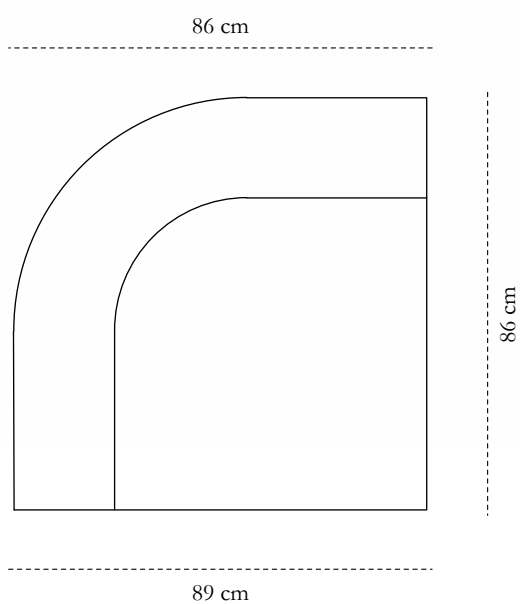

Width 98 cm
Depth 93 cm
Height 71 cm

MODULE 1B

TOP VIEW

SIDE VIEW

FRONT VIEW

dimension

Width 98 cm
Depth 93 cm
Height 71 cm

Care: Vacuum clean only

TOP VIEW

SIDE VIEW

FRONT VIEW

dimension

Width 138 cm
Depth 133 cm
Height 71 cm

dimension

Width 138 cm
Depth 133 cm
Height 71 cm

Care: Vacuum clean only

SCARLET
SPLENDOUR

SERENITY SOFA TAN

MODULE 3

TOP VIEW

SIDE VIEW

dimension

Width 86 cm

Depth 86 cm