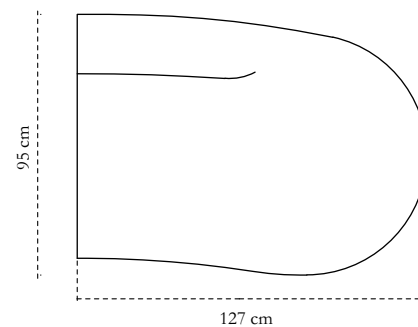

TOP VIEW

SIDE VIEW

FRONT VIEW

dimension

Width 138 cm
Depth 133 cm
Height 71 cm

dimension

Width 138 cm
Depth 133 cm
Height 71 cm

Care: Vacuum clean only

SCARLET
SPLENDOUR

SERENITY SOFA TAN

MODULE 6A AND 6B

MODULE 6A

TOP VIEW

FRONT VIEW

SIDE VIEW

dimension

Width 127 cm
Depth 95 cm
Height 71 cm

MODULE 6B

TOP VIEW

SIDE VIEW

FRONT VIEW

dimension

Width 127 cm
Depth 95 cm
Height 71 cm

Care: Vacuum clean only