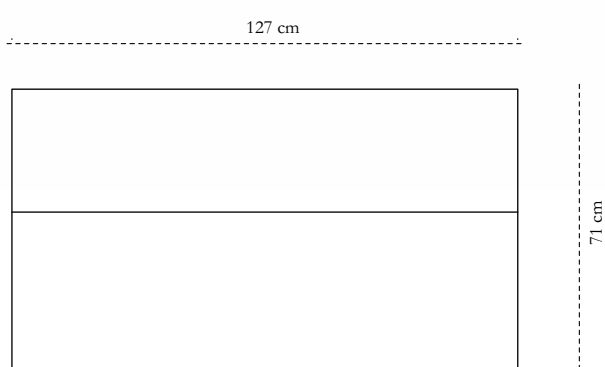

TOP VIEW

SIDE VIEW

FRONT VIEW

dimension

Width 138 cm
Depth 133 cm
Height 71 cm

dimension

Width 138 cm
Depth 133 cm
Height 71 cm

Care: Vacuum clean only

SCARLET
SPLENDOUR

SERENITY SOFA TAN

MODULE 4

FRONT VIEW

SIDE VIEW

TOP VIEW

dimension

Width 99 cm
Depth 89 cm
Height 71 cm

SCARLET
SPLENDOUR

SERENITY SOFA TAN

MODULE 5

FRONT VIEW

SIDE VIEW

TOP VIEW

dimension

Width 127 cm
Depth 89 cm
Height 71 cm

Width 127 cm
Depth 95 cm
Height 71 cm

MODULE 6B

TOP VIEW

SIDE VIEW

FRONT VIEW

dimension

Width 127 cm
Depth 95 cm
Height 71 cm

Care: Vacuum clean only