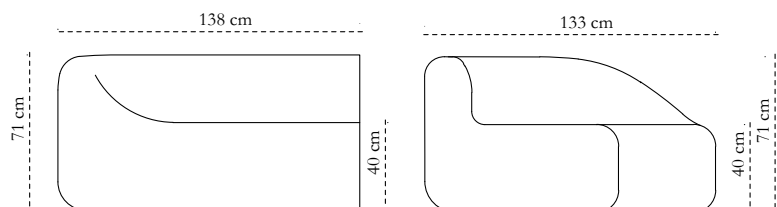

FRONT VIEW

SIDE VIEW

MODULE 2B