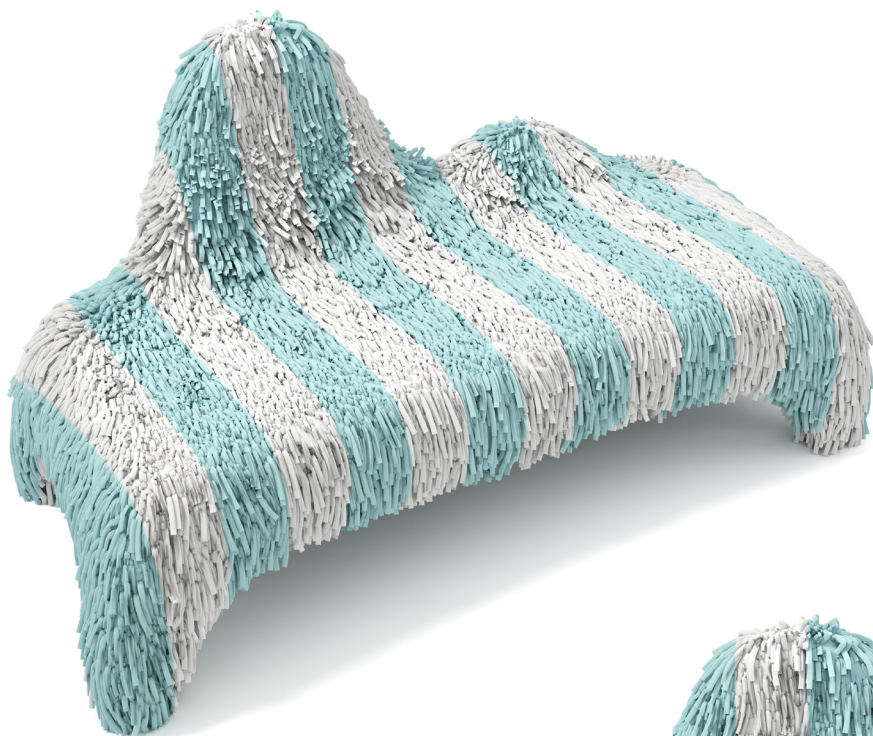

SCARLET
SPLENDOUR

ANIMAL SEAT

This playful seat in the shape of an imaginary animal is covered in premium suede leather. Green and ivory stripes add quirk to this unusual sofa

recommended use In a residence, hotel, commercial space

collection

designer

Marcantonio

description

Seating

dimension

Width 187 cm

Depth 96 cm

Height 88 cm

material

Foam, Wood, Leather, Nautical Resin

SIDE VIEW

96 cm

FRONT VIEW

187 cm

TOP VIEW