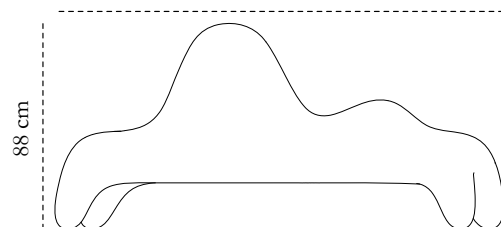

collection

designer

Marcantonio

description

Seating

dimension

Width 187 cm

Depth 96 cm

Height 88 cm

material

Foam, Wood, Leather, Nautical Resin

SIDE VIEW

96 cm

FRONT VIEW

187 cm

TOP VIEW