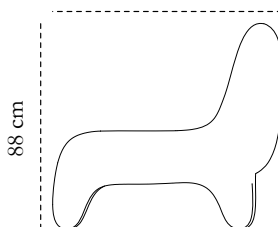

collection

designer

Marcantonio

description

Seating

dimension

Width 187 cm

Depth 96 cm

Height 88 cm

material

Foam, Wood, Leather, Nautical Resin

SIDE VIEW

96 cm

FRONT VIEW

187 cm

TOP VIEW