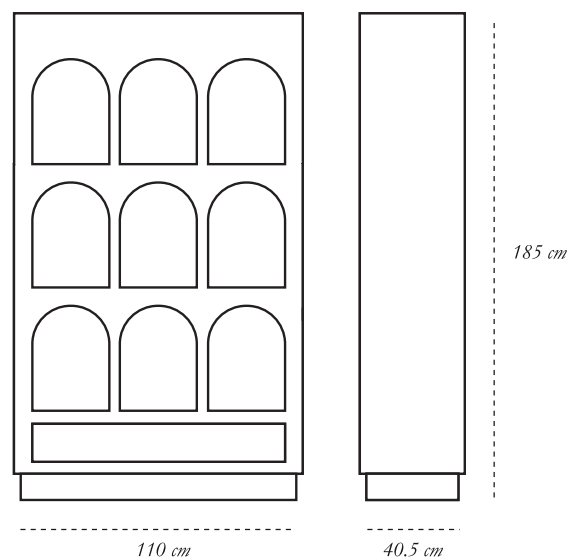

SCARLET
SPLENDOUR

THE COUNT BERRY

The Count Berry is a tall, chic cabinet that can be used to display curios or books

recommended use In a residence, hotel or office
collection

designer Matteo Cibic

description Cabinet

dimension Width 110 cm

Depth 40.5 cm

Height 185 cm

material Mdf, plywood, and resin inlay

CARE Wipe gently with dry soft cloth. In case of spillage of water wipe immediately.

Each piece in the Gelato collection exalts the handmade, the painstakingly crafted, the authentic. A piece may have slight variations and tiny imperfections but these are the marks of an artisan, a testament to the individuality of each work of art. It is our belief that these variations infuse our objets d'art with desire and we assert our right to make necessary qualitative changes.