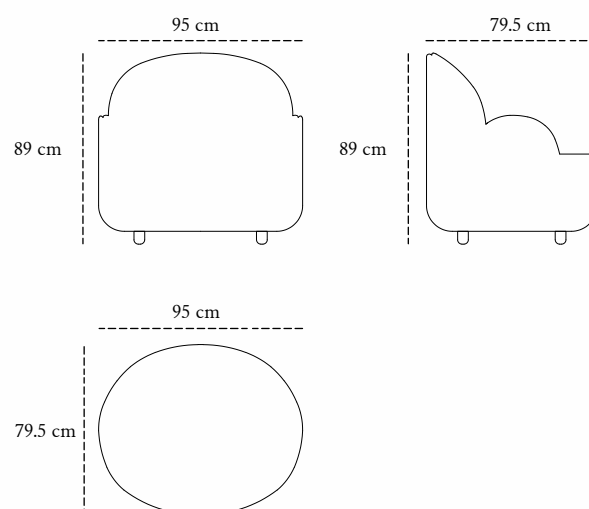

designer Nika Zupanc
description Single Seater Sofa
dimension Width 95 cm
Depth 79.5 cm
Height 89 cm

material Foam, Wood, Velvet

CARE Vacuum clean when required.

Each piece in the Strings collection exalts the handmade, the painstakingly crafted, the authentic. A piece may have slight variations and tiny imperfections but these are the marks of an artisan, a testament to the individuality of each work of art. It is our belief that these variations infuse our objets d'art with desire and we assert our right to make necessary qualitative changes.