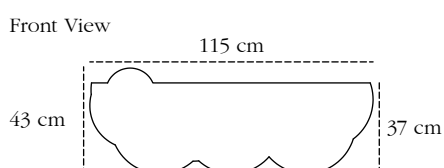

*recommended use* In a residence, hotel or commercial space

*designer* Richard Hutten

*collection*

*description* Wolk Coffee Table

*dimension* Width 115 cm  
Depth 97 cm  
Height 43 cm

*material* Brass

CARE Wipe gently with dry soft cloth. In case of spillage of water wipe immediately. A premium liquid wax may be used occasionally to refresh the high gloss.