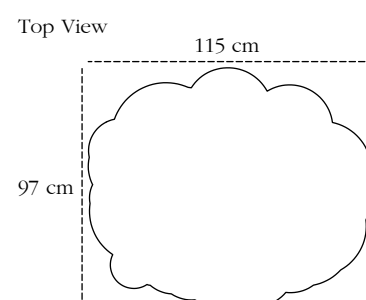

*recommended use* In a residence, hotel or commercial space

*designer* Richard Hutten

*collection*

*description* Wolk Coffee Table

*dimension* Width 115 cm  
Depth 97 cm  
Height 43 cm

*material* Brass

CARE Wipe gently with dry soft cloth. In case of spillage of water wipe immediately. A premium liquid wax may be used occasionally to refresh the high gloss.