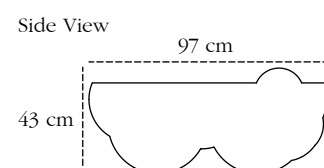

*recommended use* In a residence, hotel or commercial space

*designer* Richard Hutten

*collection*

*description* Wolk Coffee Table

*dimension* Width 115 cm  
Depth 97 cm  
Height 43 cm

*material* Brass

CARE Wipe gently with dry soft cloth. In case of spillage of water wipe immediately. A premium liquid wax may be used occasionally to refresh the high gloss.