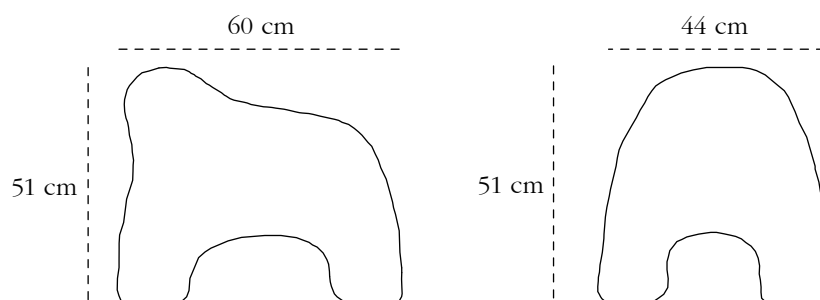

collection

description Puppy Pouffe Yellow

dimension

Width 44 cm
Depth 60 cm
Height 51 cm

material

wood, foam, leather, nautical resin

CARE Vacuum clean when required. A leather cleaner may be used occasionally.