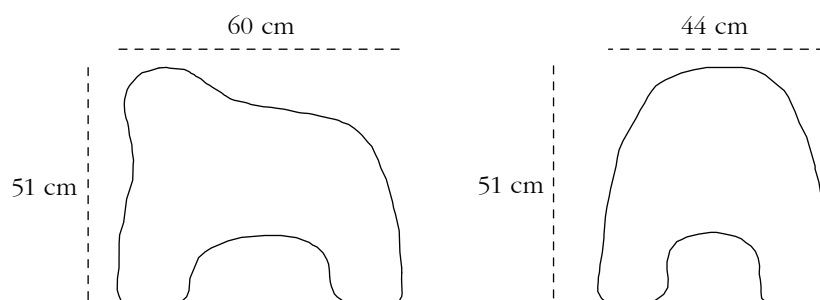

*collection*

*description* Puppy Pouffe Green

*dimension*

Width 44 cm  
Depth 60 cm  
Height 51 cm

*material* wood, foam, leather, nautical resin

CARE Vacuum clean when required. A leather cleaner may be used occasionally.