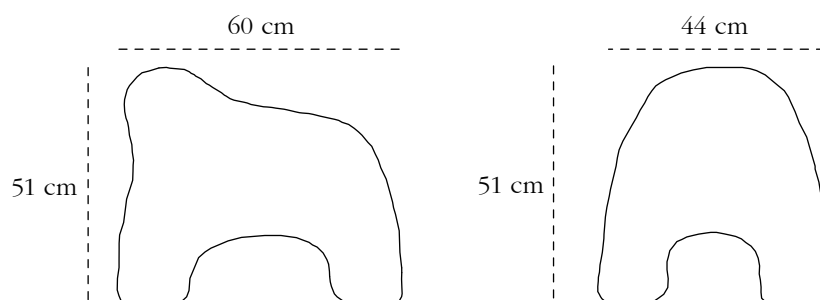

*collection*

*description* Puppy Pouffe Brown

*dimension*

Width 44 cm  
Depth 60 cm  
Height 51 cm

*material*

wood, foam, leather, nautical resin

CARE Vacuum clean when required. A leather cleaner may be used occasionally.