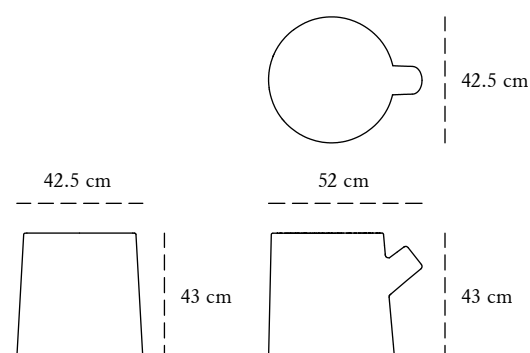

SCARLET
SPLENDOUR

LOG STOOL

Log Stool has a playful form with brass and resin inlay.
It can be used as a seat or a side table.

recommended use In a residence, hotel, commercial space
collection

designer
description
dimension

Marcantonio
Seat/Table
Width 52 cm
Depth 42.5 cm
Height 43 cm
Nautical Resin, Brass

CARE Wipe gently with dry soft cloth. • In case of spillage of water wipe immediately. • A premium liquid wax may be used occasionally to refresh the high gloss.