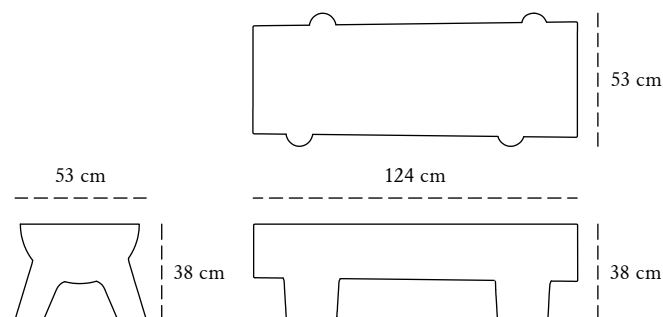

Bench

*dimension*

Width 124 cm

Depth 53 cm

Height 38 cm

*material*

Nautical Resin, Brass,  
Metal Support

CARE Wipe gently with dry soft cloth. • In case of spillage of water wipe immediately. • A premium liquid wax may be used occasionally to refresh the high gloss.