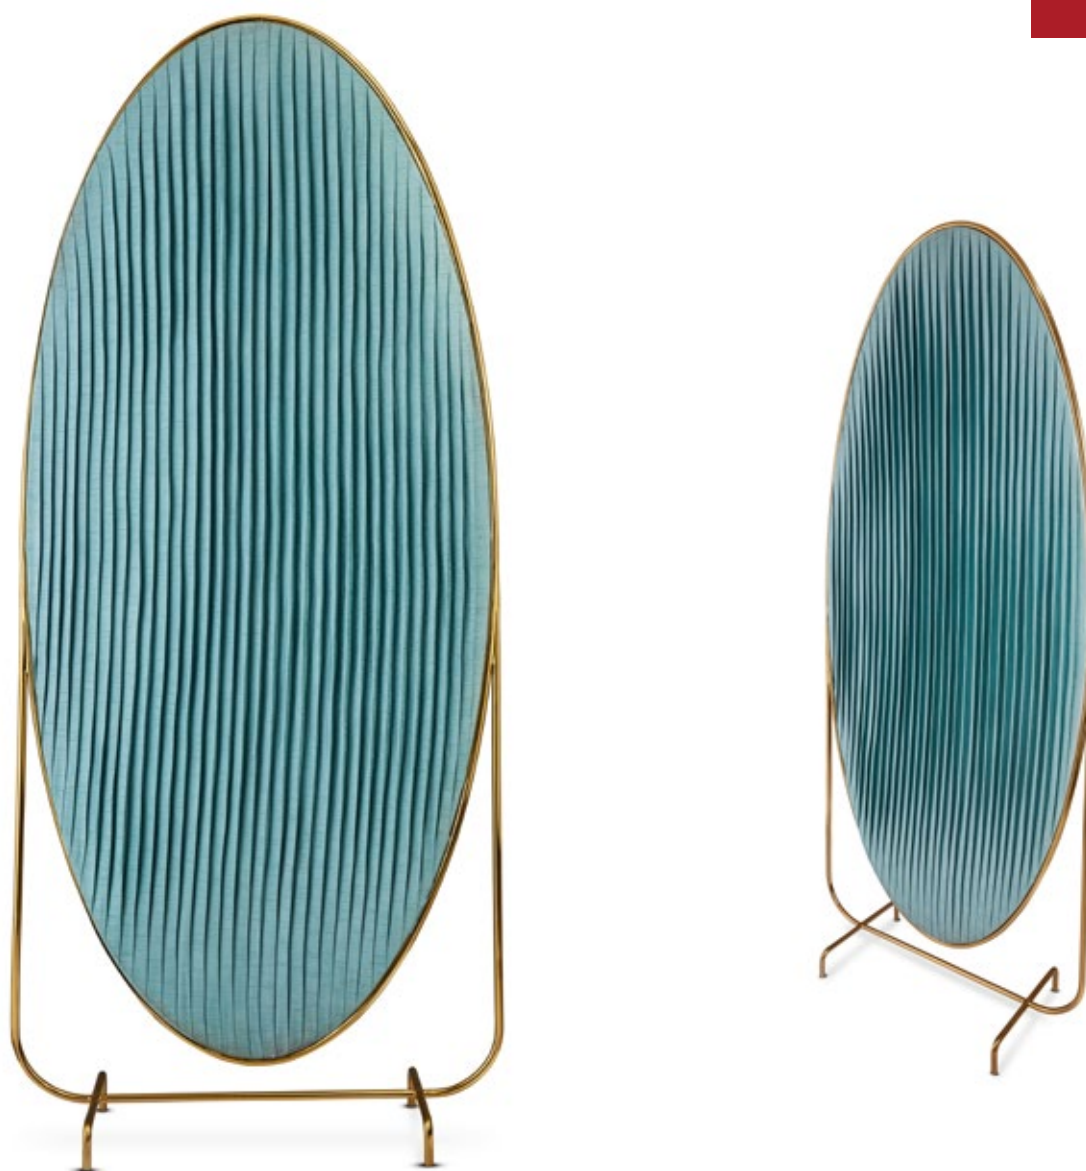

SCARLET
SPLENDOUR

88 SECRETS
SCREEN BLU

88 Secrets Screen Blu is a tall and elegant room divider. It has a metal frame with meticulously pleated blue silk fabric.

collection

88 SECRETS

colour

Viola

recommended use

In a residence, hotel, commercial space

designer

Nika Zupanc

description

Screen

dimension

Width 89.5 cm

Depth 36.5 cm

Height 204 cm

material

Metal, Fabric

CARE Vacuum clean when required. • Wipe gently with dry soft cloth. • Liquid spillage must be wiped without delay.

Each piece in the Forest collection exalts the handmade, the painstakingly crafted, the authentic. A piece may have slight variations and tiny imperfections but these are the marks of an artisan, a testament to the individuality of each work of art. It is our belief that these variations infuse our objets d'art with desire and we assert our right to make necessary qualitative changes.