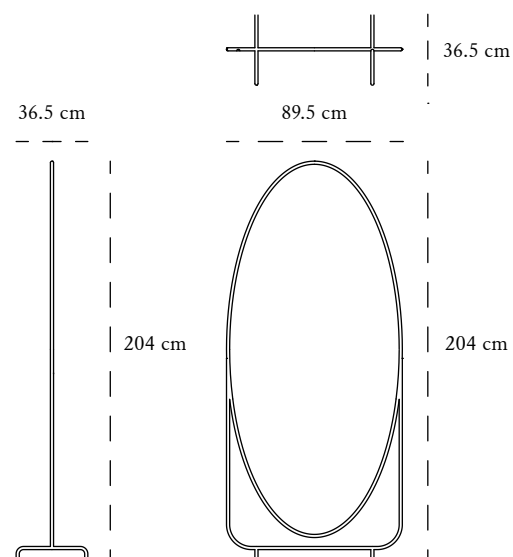

In a residence, hotel, commercial space

designer

Nika Zupanc

description

Screen

dimension

Width 89.5 cm

Depth 36.5 cm

Height 204 cm

material

Metal, Fabric

CARE Vacuum clean when required. • Wipe gently with dry soft cloth. • Liquid spillage must be wiped without delay.

Each piece in the Forest collection exalts the handmade, the painstakingly crafted, the authentic. A piece may have slight variations and tiny imperfections but these are the marks of an artisan, a testament to the individuality of each work of art. It is our belief that these variations infuse our objets d'art with desire and we assert our right to make necessary qualitative changes.