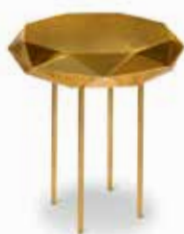

SCARLET
SPLENDOUR

STELLA COFFEE
TABLE SMALL ROSE

Stella Coffee Table Small Rose is a circular table in metal, with a starry edge, delightful in any interior space

collection

88 SECRETS

colour

Stella Coffee Table Small Oro

recommended use

Can be used in a residence or hotel

designer

Nika Zupanc

description

Coffee Table

dimension

diameter 50 cm
height 55 cm

material

Metal

50 cm

55 cm

CARE Clean gently with microfibre cloth • In case of spillage of water wipe immediately

Each piece in the 88 Secrets collection exalts the handmade, the painstakingly crafted, the authentic. A piece may have slight variations and tiny imperfections but these are the marks of an artisan, a testament to the individuality of each work of art. It is our belief that these variations infuse our objets d'art with desire and we assert our right to make necessary qualitative changes.