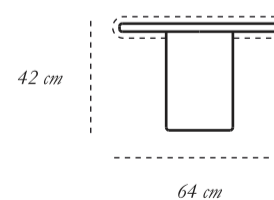

*recommended use*

in a residence, hotel or commercial space

*designer*

Artefatto Design Studio

*description*

Table

*dimension*

diameter 64 cm

height 42 cm

*material*

Metal, Sheepskin

64 cm

CARE Clean metal gently with dry soft cloth • In case of spillage of water wipe immediately • Dry vacuum regularly

Each piece in the Snow White collection exalts the handmade, the painstakingly crafted, the authentic. A piece may have slight variations and tiny imperfections but these are the marks of an artisan, a testament to the individuality of each work of art. It is our belief that these variations infuse our objets d'art with desire and we assert our right to make necessary qualitative changes.