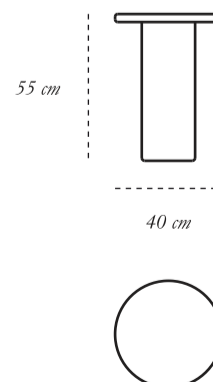

Table

*dimension*

diameter 40 cm

height 55 cm

*material*

Metal

CARE Clean gently with dry soft cloth • In case of spillage of water wipe immediately

Each piece in the Snow White collection exalts the handmade, the painstakingly crafted, the authentic. A piece may have slight variations and tiny imperfections but these are the marks of an artisan, a testament to the individuality of each work of art. It is our belief that these variations infuse our objets d'art with desire and we assert our right to make necessary qualitative changes.