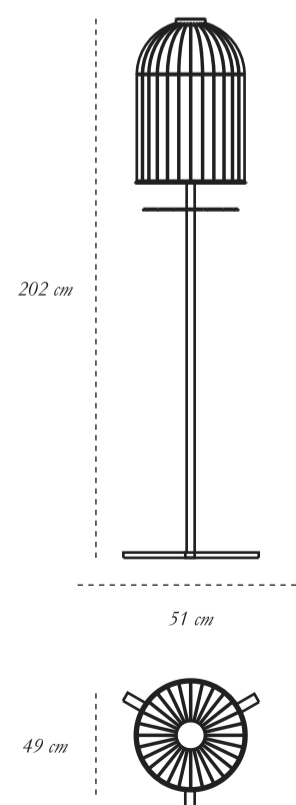

SCARLET
SPLENDOUR

CORONUM
COAT HANGER

Coronum Coat Hanger steps beyond the mundane, with a sheepskin lined, gilded cage to house artifacts

collection *Snow White*

recommended use in a residence, hotel or commercial space

designer Artefatto Design Studio

description Coat Hanger/Accessories

dimension width 51 cm
depth 49 cm
height 202 cm

material Plywood, Metal, Sheepskin

CARE Clean metal gently with dry soft cloth • In case of spillage of water wipe immediately • Dry vacuum