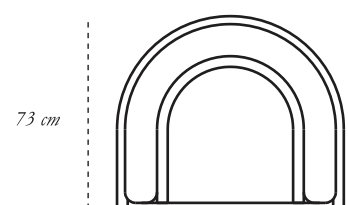

*designer* Artefatto Design Studio

*description* Armchair

*dimension* width 85 cm  
depth 73 cm  
height 72 cm

*material* Plywood, Metal, Foam, Sheepskin

CARE Clean metal gently with dry soft cloth • In case of spillage of water wipe immediately • Dry vacuum regularly