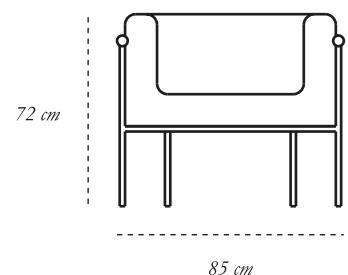

*designer* Artefatto Design Studio

*description* Armchair

*dimension* width 85 cm  
depth 73 cm  
height 72 cm

*material* Plywood, Metal, Foam, Sheepskin

CARE Clean metal gently with dry soft cloth • In case of spillage of water wipe immediately • Dry vacuum regularly