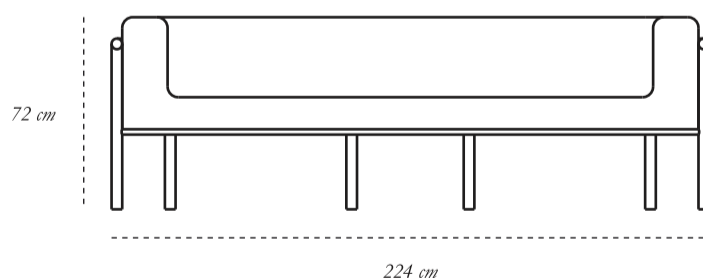

SCARLET
SPLENDOUR

CORONUM
THREE SEATER SOFA

Coronum Three Seater Sofa is a luxurious seat with soft white sheepskin upholstery held in gold metal

<i>collection</i>	<i>Snow & White</i>
<i>recommended use</i>	in a residence, hotel or commercial space
<i>designer</i>	Artefatto Design Studio
<i>description</i>	Sofa
<i>dimension</i>	width 224 cm depth 90 cm height 72 cm
<i>material</i>	Plywood, Metal, Foam, Sheepskin