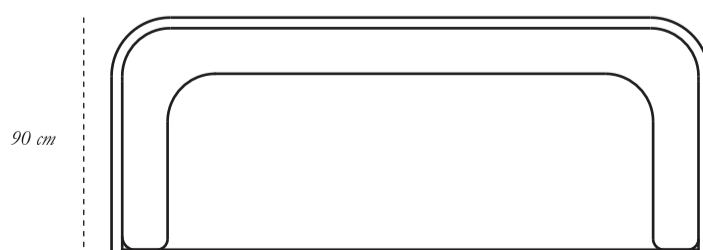

SCARLET
SPLENDOUR

CORONUM
THREE SEATER SOFA

Coronum Three Seater Sofa is a luxurious seat with soft white sheepskin upholstery held in gold metal

<i>collection</i>	<i>Snow & White</i>
<i>recommended use</i>	in a residence, hotel or commercial space
<i>designer</i>	Artefatto Design Studio
<i>description</i>	Sofa
<i>dimension</i>	width 224 cm depth 90 cm height 72 cm
<i>material</i>	Plywood, Metal, Foam, Sheepskin