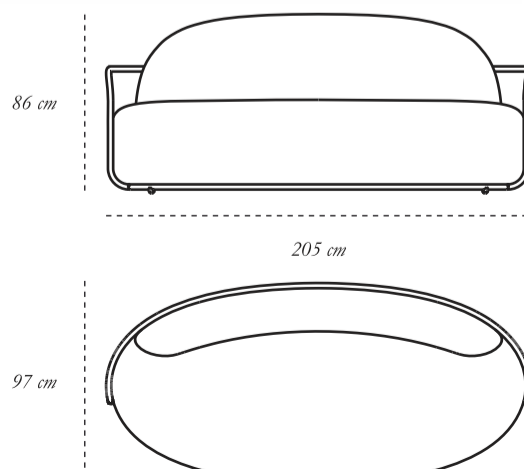

dimension

width 205 cm

depth 97 cm

height 86 cm

material

Wood, Foam, Metal, Velvet

CARE Clean metal gently with dry soft cloth • Dry vacuum

Each piece in the 88 Secrets collection exalts the handmade, the painstakingly crafted, the authentic. A piece may have slight variations and tiny imperfections but these are the marks of an artisan, a testament to the individuality of each work of art. It is our belief that these variations infuse our objets d'art with desire and we assert our right to make necessary qualitative changes.