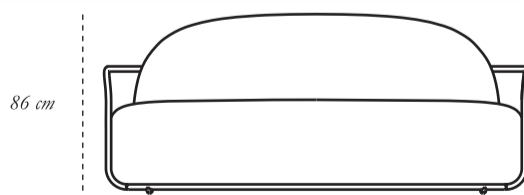

dimension

width 205 cm

depth 97 cm

height 86 cm

material

Wood, Foam, Metal, Velvet

205 cm

CARE Clean metal gently with dry soft cloth • Dry vacuum