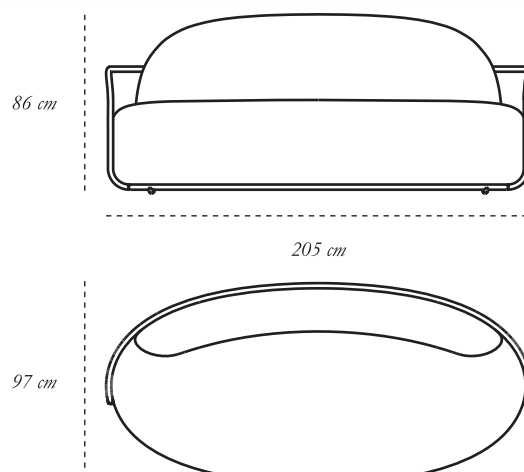

Sofa

*dimension*

width 205 cm

depth 97 cm

height 86 cm

*material*

Wood, Foam, Metal, Velvet

CARE Clean metal gently with dry soft cloth • Dry vacuum