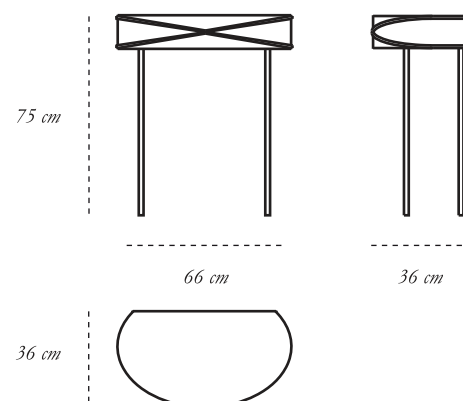

*dimension*

width 66 cm

depth 36 cm

height 75 cm

*material*

Plywood, Metal

CARE Clean gently with dry soft cloth • In case of spillage of water wipe immediately

Each piece in the 88 Secrets collection exalts the handmade, the painstakingly crafted, the authentic. A piece may have slight variations and tiny imperfections but these are the marks of an artisan, a testament to the individuality of each work of art. It is our belief that these variations infuse our objets d'art with desire and we assert our right to make necessary qualitative changes.