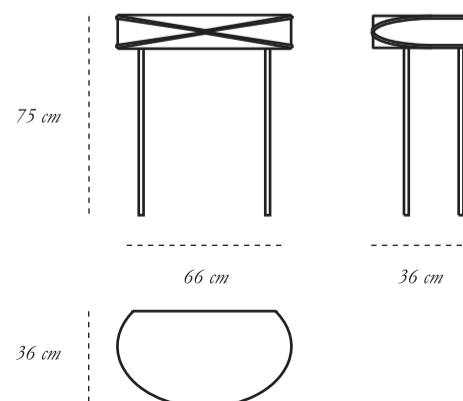

recommended use

in the foyer of a residence or hotel

designer

Nika Zupanc

description

Console

dimension

width 66 cm

depth 36 cm

height 75 cm

material

Plywood, Metal

CARE Clean gently with dry soft cloth • In case of spillage of water wipe immediately

Each piece in the 88 Secrets collection exalts the handmade, the painstakingly crafted, the authentic. A piece may have slight variations and tiny imperfections but these are the marks of an artisan, a testament to the individuality of each work of art. It is our belief that these variations infuse our objets d'art with desire and we assert our right to make necessary qualitative changes.