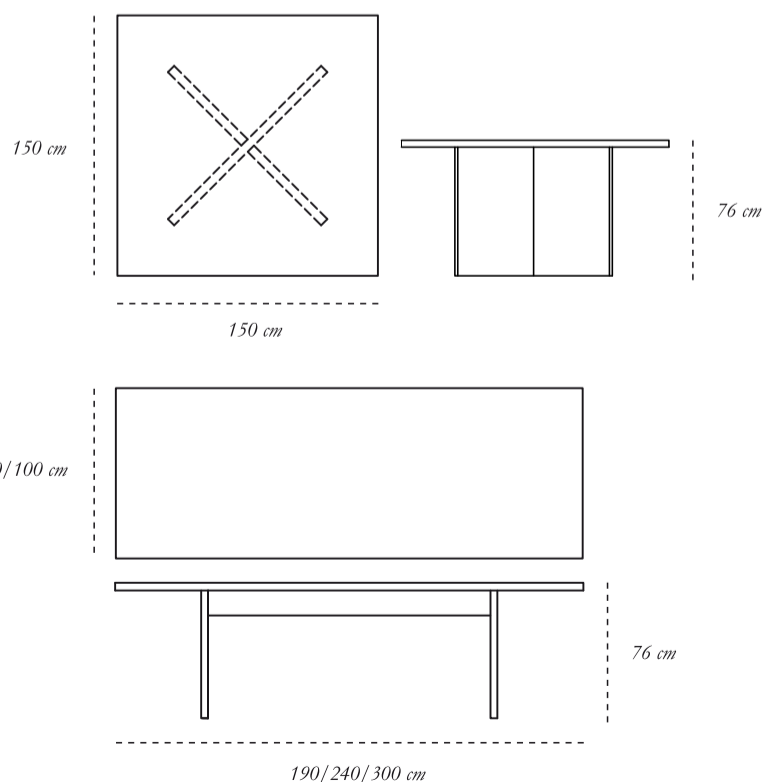

CARE Clean gently with dry soft cloth • In case of spillage of water wipe immediately • A premium, liquid wax may be used occasionally to refresh the high gloss

Each piece in the Nesso collection exalts the handmade, the painstakingly crafted, the authentic. A piece may have slight variations and tiny imperfections but these are the marks of an artisan, a testament to the individuality of each work of art. It is our belief that these variations infuse our objets d'art with desire and we assert our right to make necessary qualitative changes.