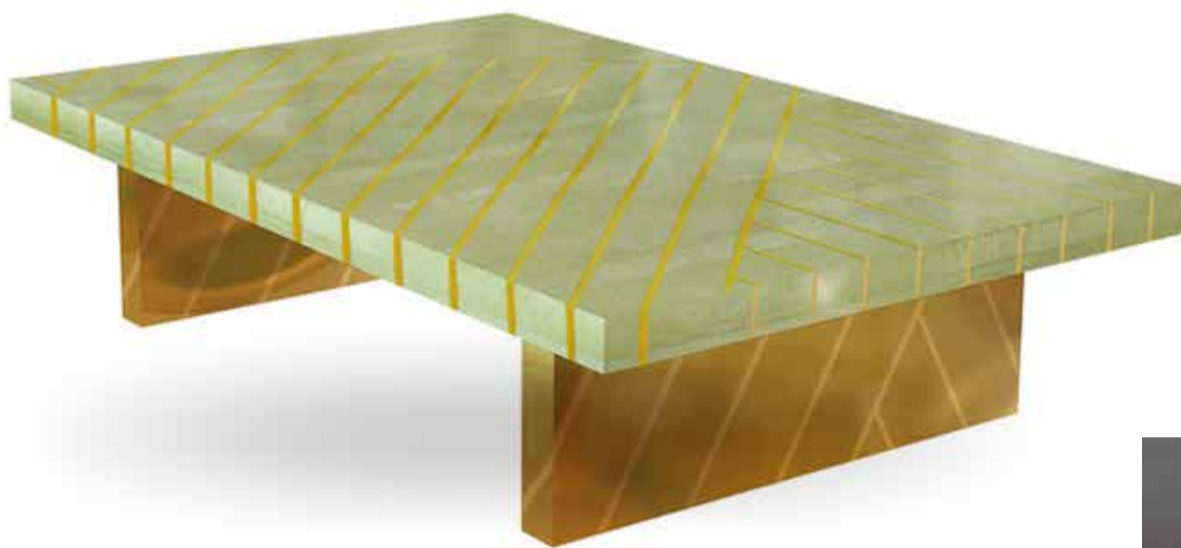

SCARLET  
SPLENDOUR

NESSO COFFEE TABLE  
MINT

Geometry is truly fascinating—unexpected forms from Matteo Cibic, transgress the monotony of straight lines set in gold on a bed of pearl and lacquered brass in stylish, chic hues.

*Nesso Coffee Table Mint* is a gorgeous coffee table in pearly resin and geometric brass inlay. *Custom sizes are available on request.*

*collection*

**NESSO**

*colour*

Beige

Grey

Mint

*recommended use*

in a residence, hotel or office

*designer*

Matteo Cibic

*description*

Coffee table

*dimension*

width 130 cm

depth 85.5 cm

height 30 cm

width 100 cm

depth 100 cm

height 38 cm

width 55 cm

depth 55 cm

height 50 cm

*material*