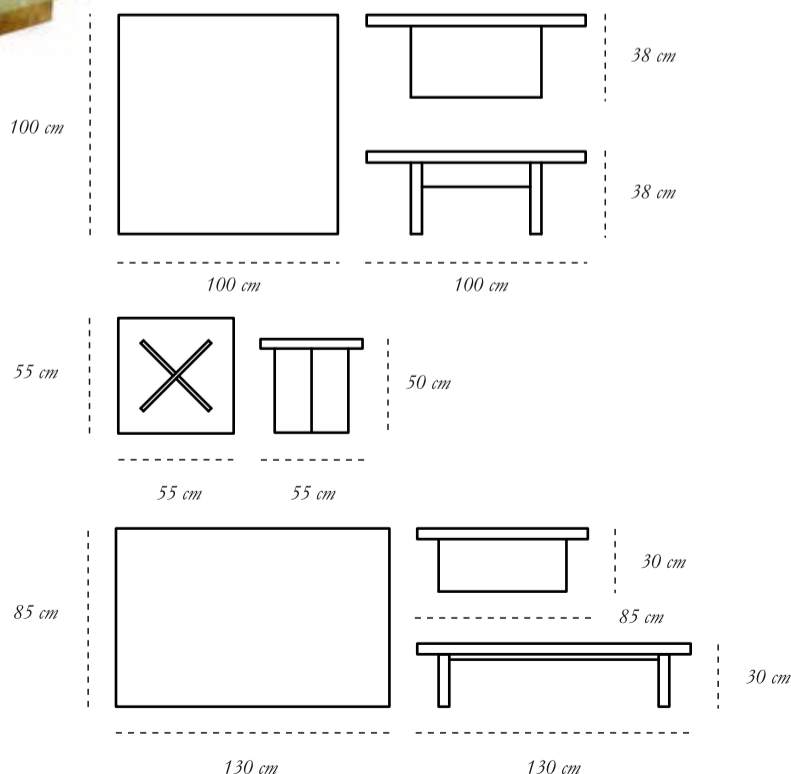

CARE Clean gently with dry soft cloth • In case of spillage of water wipe immediately • A premium, liquid wax may be used occasionally to refresh the high gloss

Each piece in the Nesso collection exalts the handmade, the painstakingly crafted, the authentic. A piece may have slight variations and tiny imperfections but these are the marks of an artisan, a testament to the individuality of each work of art. It is our belief that these variations infuse our objets d'art with desire and we assert our right to make necessary qualitative changes.