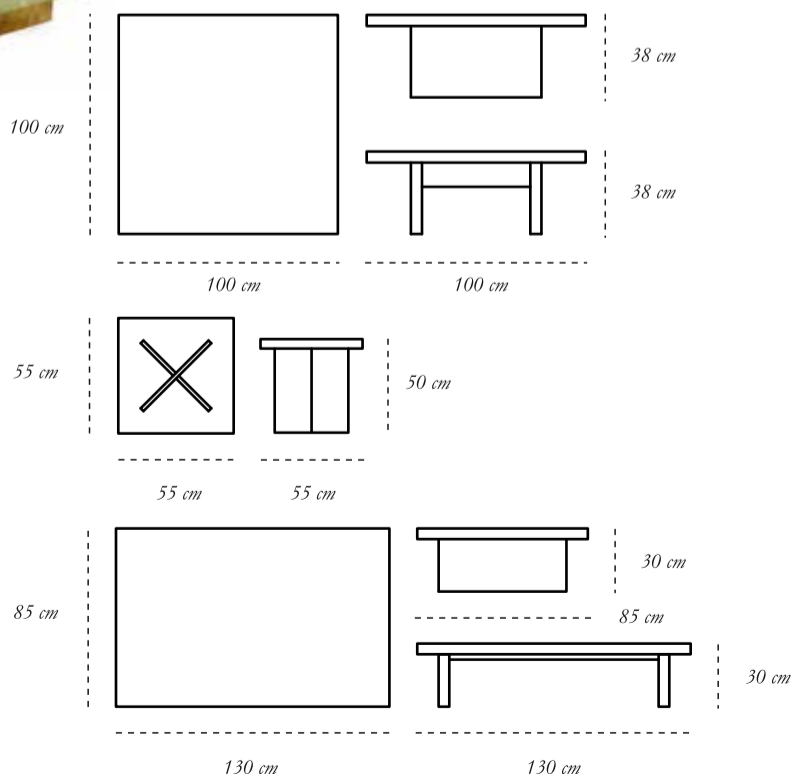

CARE Clean gently with dry soft cloth • In case of spillage of water wipe immediately • A premium, liquid wax may be used occasionally to refresh the high gloss

Each piece in the Nesso collection exalts the handmade, the painstakingly crafted, the authentic. A piece may have slight variations and tiny imperfections but these are the marks of an artisan, a testament to the individuality of each work of art. It is our belief that these variations infuse our objets d'art with desire and we assert our right to make necessary qualitative changes.