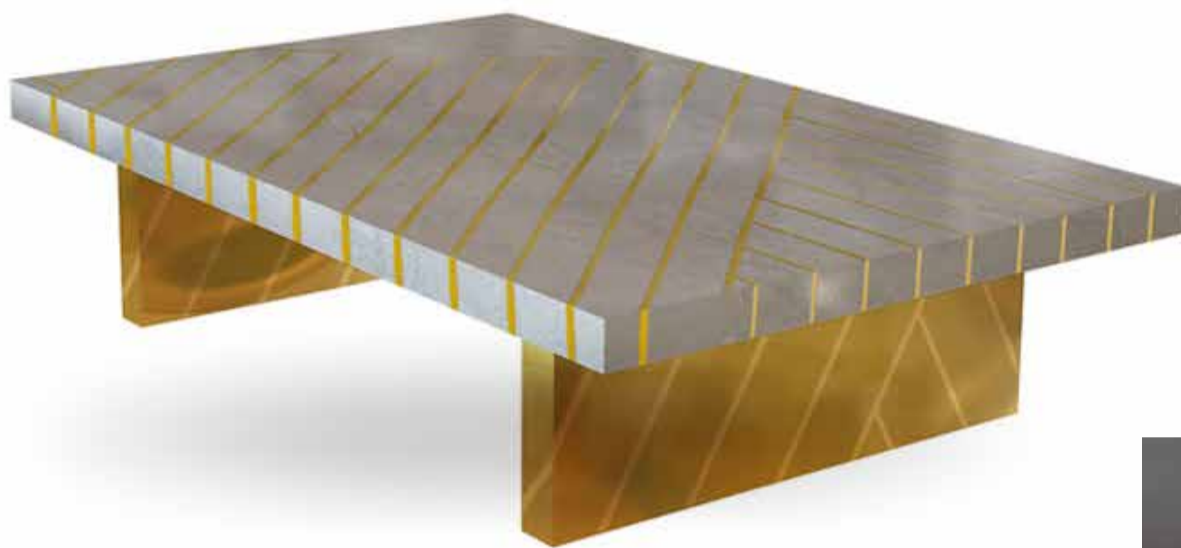

SCARLET
SPLENDOUR

NESSO COFFEE TABLE
GREY

Geometry is truly fascinating—unexpected forms from Matteo Cibic, transgress the monotony of straight lines set in gold on a bed of pearl and lacquered brass in stylish, chic hues.

Nesso Coffee Table Grey is a gorgeous coffee table in pearly resin and geometric brass inlay. *Custom sizes are available on request.*

collection

NESSO

colour

Beige

Grey

Mint

recommended use

in a residence, hotel or office

designer

Matteo Cibic

description

Coffee table

dimension

width 130 cm

depth 85.5 cm

height 30 cm

width 100 cm

depth 100 cm

height 38 cm

width 55 cm

depth 55 cm

height 50 cm

material