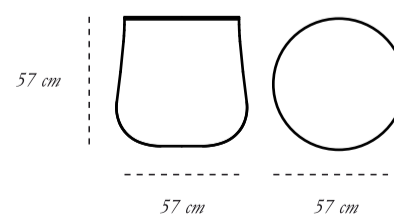

description Coffee/Side Table

dimension diameter 57 cm

height 57 cm

material Brass, MDF, Marble

CARE Wipe with a soft, dry cloth. Use a brass cleaner if required.

Each piece in the Terra collection exalts the handmade, the painstakingly crafted, the authentic. A piece may have slight variations and tiny imperfections but these are the marks of an artisan, a testament to the individuality of each work of art. It is our belief that these variations infuse our objets d'art with desire and we assert our right to make necessary qualitative changes.