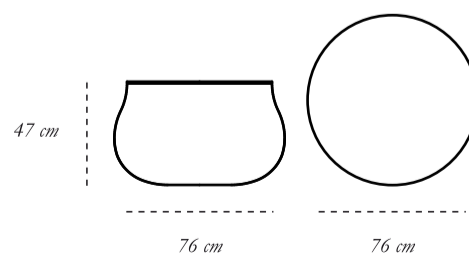

description Coffee/Side Table

dimension diameter 76 cm

height 47 cm

material Brass, MDF, Marble

CARE Wipe with a soft, dry cloth. Use a brass cleaner if required.

Each piece in the Terra collection exalts the handmade, the painstakingly crafted, the authentic. A piece may have slight variations and tiny imperfections but these are the marks of an artisan, a testament to the individuality of each work of art. It is our belief that these variations infuse our objets d'art with desire and we assert our right to make necessary qualitative changes.