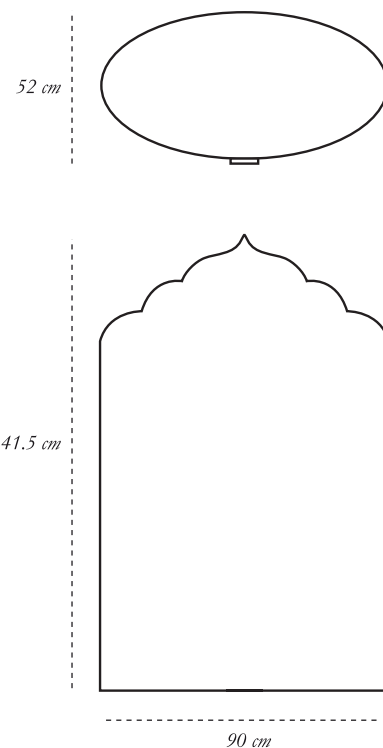

dimension

Width 90 cm

Depth 52 cm

Height 141.5 cm

material

MDF, Plywood, Resin and Brass

CARE Wipe gently with dry soft cloth. • Liquid spillage must be wiped without delay. • A Premium liquid wax may be used occasionally to refresh the high gloss