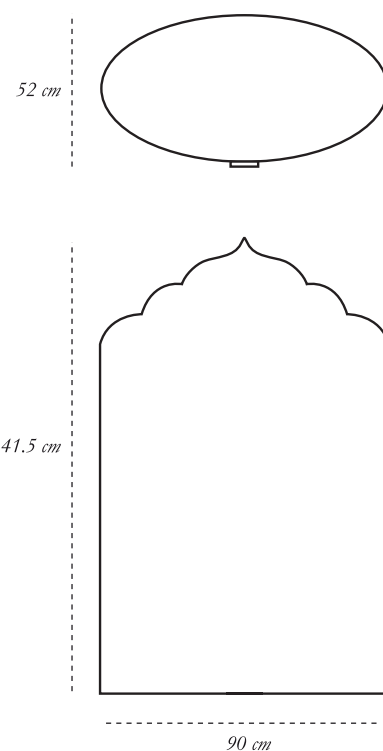

dimension

Width 90 cm

Height 141.5 cm

Depth 52 cm

material

MDF, brass and resin inlay

CARE Wipe gently with dry soft cloth. • Liquid spillage must be wiped without delay. • A Premium liquid wax may be used occasionally to refresh the high gloss