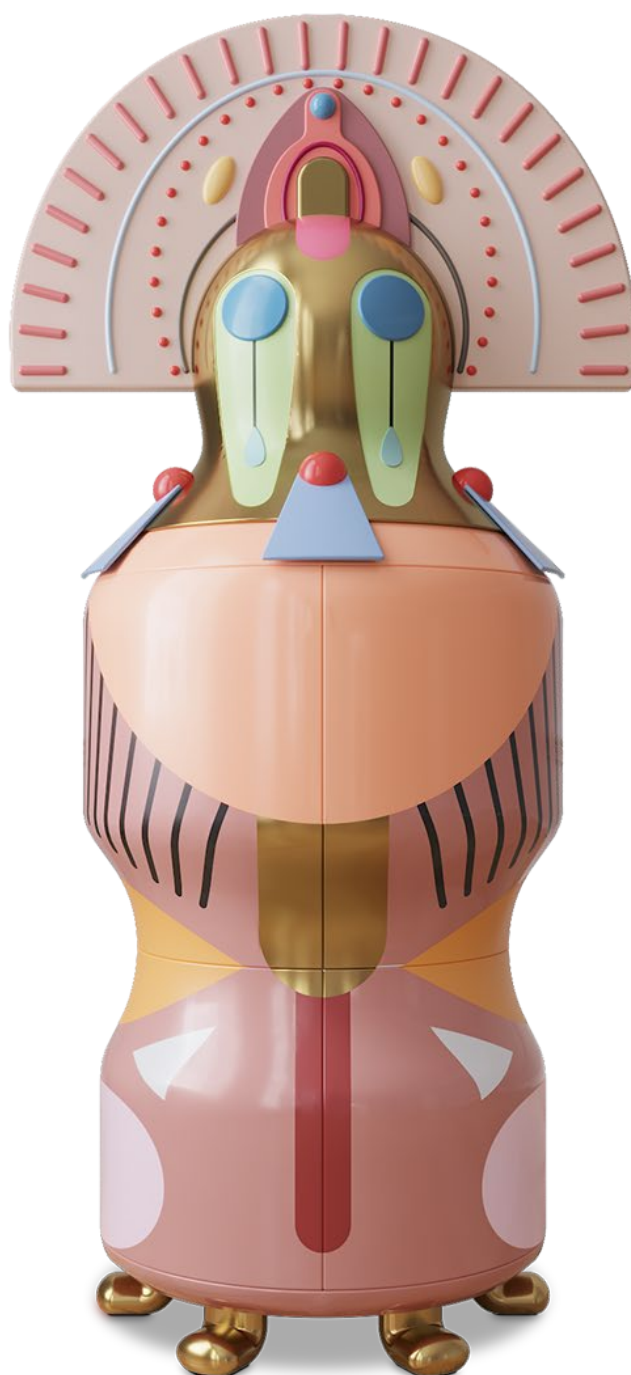

SCARLET
SPLENDOUR

CHHAU
DONNA CABINET

Chhau Donna Cabinet, splendid in a riot of colours is inspired by the female Chhau dancers of India. Italian contemporary forms and exquisite craftsmanship define this sculptural cabinet.

recommended use In a residence, hotel, commercial space

collection

iDANZATORI

designer Elena Salmistraro

description Cabinet

dimension Width 96.5 cm

Depth 74 cm

Height 200 cm

material Plywood, Nautical Resin

CARE Wipe gently with dry soft cloth. • In case of spillage of water wipe immediately. • A premium liquid wax may be used occasionally to refresh the high gloss.

Each piece in the Forest collection exalts the handmade, the painstakingly crafted, the authentic. A piece may have slight variations and tiny imperfections but these are the marks of an artisan, a testament to the individuality of each work of art. It is our belief that these variations infuse our objets d'art with desire and we assert our right to make necessary qualitative changes.