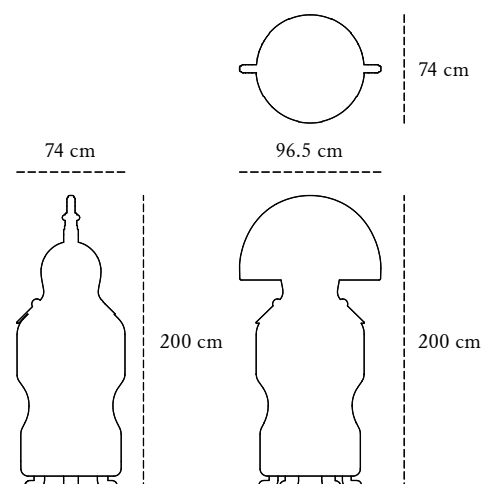

CARE Wipe gently with dry soft cloth. • In case of spillage of water wipe immediately. • A premium liquid wax may be used occasionally to refresh the high gloss.

Each piece in the Forest collection exalts the handmade, the painstakingly crafted, the authentic. A piece may have slight variations and tiny imperfections but these are the marks of an artisan, a testament to the individuality of each work of art. It is our belief that these variations infuse our objets d'art with desire and we assert our right to make necessary qualitative changes.