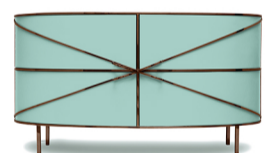

*88 Secrets Sideboard Bianco Rose* is a pristine white cabinet in sensuous, feminine lines with luxurious rose metal trims. A statement piece in any interior space!

*collection*

88 SECRETS

*colour*

*Sideboard Blanche Rose*

*Sideboard Blush Rose*

*Sideboard Jade Rose*

*Sideboard Rosa Rose*

*Sideboard Verde Rose*

*recommended use*

Can be used in a residence or hotel

*designer*

Nika Zupanc

*description*

Cabinet

*dimension*

width 147 cm

depth 70 cm

height 80 cm

*material*

plywood, mdf, metal