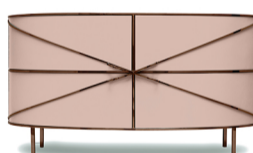

*88 Secrets Sideboard Bianco Rose* is a pristine white cabinet in sensuous, feminine lines with luxurious rose metal trims. A statement piece in any interior space!

*collection*

88 SECRETS

*colour*

*Sideboard Blanche Rose*

*Sideboard Blush Rose*

*Sideboard Jade Rose*

*Sideboard Rosa Rose*

*Sideboard Verde Rose*

*recommended use*

Can be used in a residence or hotel

*designer*

Nika Zupanc

*description*

Cabinet

*dimension*

width 147 cm

depth 70 cm

height 80 cm

*material*

plywood, mdf, metal