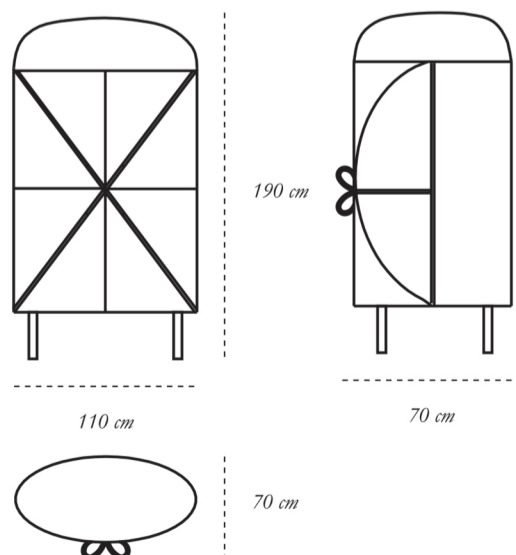

recommended use

Can be used in a residence or hotel

designer

Nika Zupanc

description

Cabinet

dimension

width 110 cm

depth 70 cm

height 190 cm

material

plywood, mdf, metal

CARE Clean gently with dry soft cloth • In case of spillage of water wipe immediately

Each piece in the 88 Secrets collection exalts the handmade, the painstakingly crafted, the authentic. A piece may have slight variations and tiny imperfections but these are the marks of an artisan, a testament to the individuality of each work of art. It is our belief that these variations infuse our objets d'art with desire and we assert our right to make necessary qualitative changes.