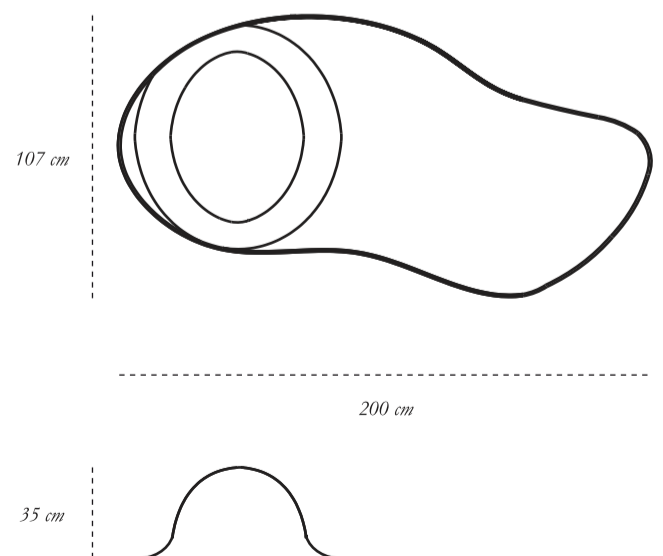

SCARLET
SPLENDOUR

CORONUM
RUG

Coronum Rug is a fun, luxurious rug in sheepskin,
with a pouffe to rest on

<i>collection</i>	<i>Snow White</i>
<i>recommended use</i>	in a residence, hotel or commercial space
<i>designer</i>	Artefatto Design Studio
<i>description</i>	Rug
<i>dimension</i>	width 200 cm depth 107 cm height 35 cm
<i>material</i>	Foam, Sheepskin