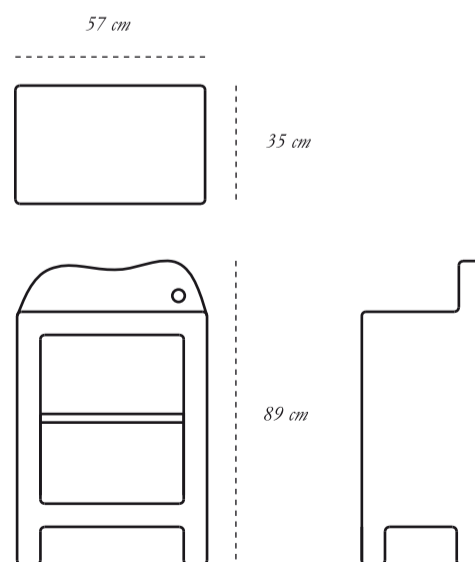

dimension

width 57 cm

depth 35 cm

height 89 cm

material

Brass

CARE Wipe with a soft, dry cloth. Use a brass cleaner if required.

Each piece in the Fools' Gold collection exalts the handmade, the painstakingly crafted, the authentic. A piece may have slight variations and tiny imperfections but these are the marks of an artisan, a testament to the individuality of each work of art. It is our belief that these variations infuse our objets d'art with desire and we assert our right to make necessary qualitative changes.