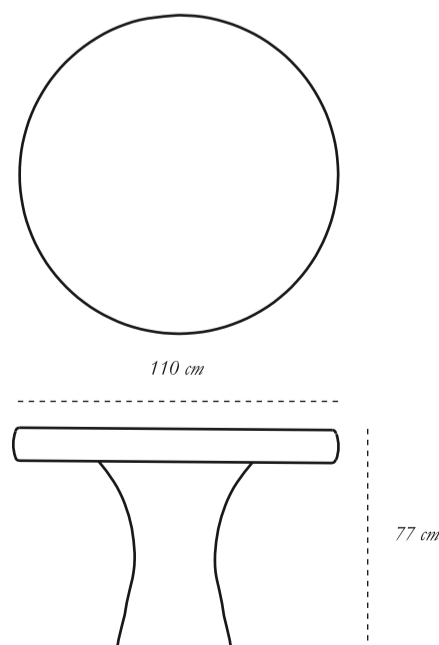

*Ecstasy* is an amazing circular dining table for four in pure brass

*recommended use* in any residence, hotel or commercial space

*collection* **FOOLS' GOLD**

*designer* Scarlet Splendour

*description* Dining Table

*dimension* diameter 110 cm

height 77 cm

*material* Brass

CARE Wipe with a soft, dry cloth. Use a brass cleaner if required.

Each piece in the Fools' Gold collection exalts the handmade, the painstakingly crafted, the authentic. A piece may have slight variations and tiny imperfections but these are the marks of an artisan, a testament to the individuality of each work of art. It is our belief that these variations infuse our objets d'art with desire and we assert our right to make necessary qualitative changes.