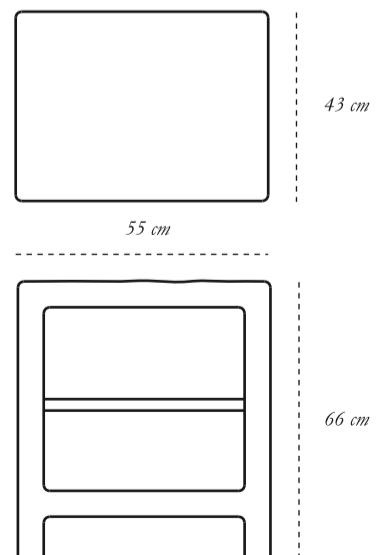

Cheer is an opulent bedside table with shelves for convenience. Beautiful near a sofa too.

recommended use in any living room, lounge
hotel lobby

collection **FOOLS'
GOLD**

designer Scarlet Splendour

description Side Table, Cabinet

dimension width 55 cm

depth 43 cm

height 66 cm

material Brass

CARE Wipe with a soft, dry cloth. Use a brass cleaner if required.

Each piece in the Fools' Gold collection exalts the handmade, the painstakingly crafted, the authentic. A piece may have slight variations and tiny imperfections but these are the marks of an artisan, a testament to the individuality of each work of art. It is our belief that these variations infuse our objets d'art with desire and we assert our right to make necessary qualitative changes.