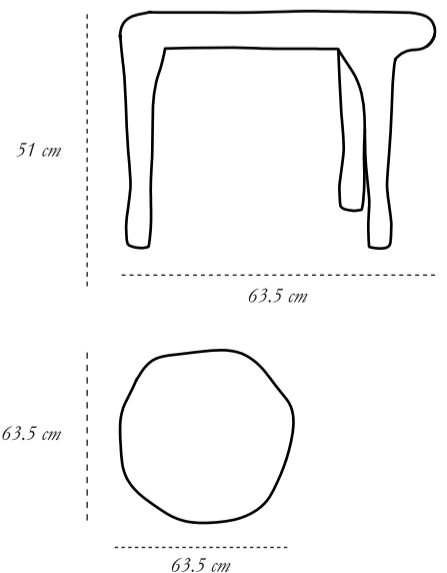

dimension

Width 63.5 cm

Depth 63.5 cm

Height 51 cm

material

Brass

CARE Wipe with a soft, dry cloth. Use a brass cleaner if required.

Each piece in the Fools' Gold collection exalts the handmade, the painstakingly crafted, the authentic. A piece may have slight variations and tiny imperfections but these are the marks of an artisan, a testament to the individuality of each work of art. It is our belief that these variations infuse our objets d'art with desire and we assert our right to make necessary qualitative changes.