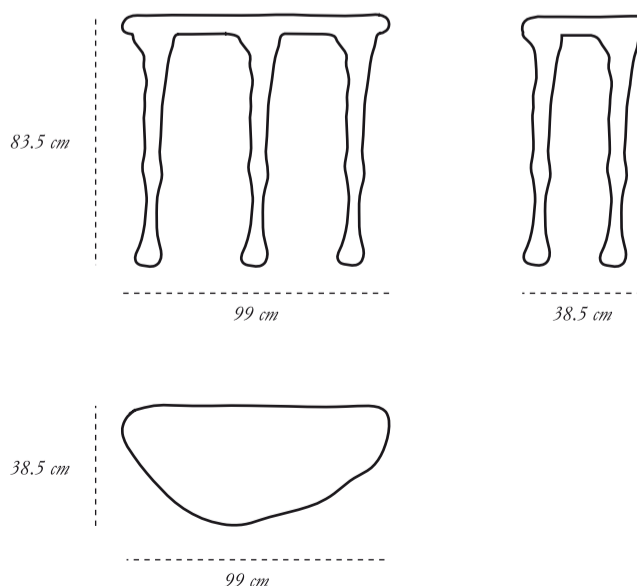

dimension

Width 99 cm

Depth 38.5 cm

Height 83.5 cm

material

Brass

CARE Wipe with a soft, dry cloth. Use a brass cleaner if required.

Each piece in the Fools’ Gold collection exalts the handmade, the painstakingly crafted, the authentic. A piece may have slight variations and tiny imperfections but these are the marks of an artisan, a testament to the individuality of each work of art. It is our belief that these variations infuse our objets d’art with desire and we assert our right to make necessary qualitative changes.